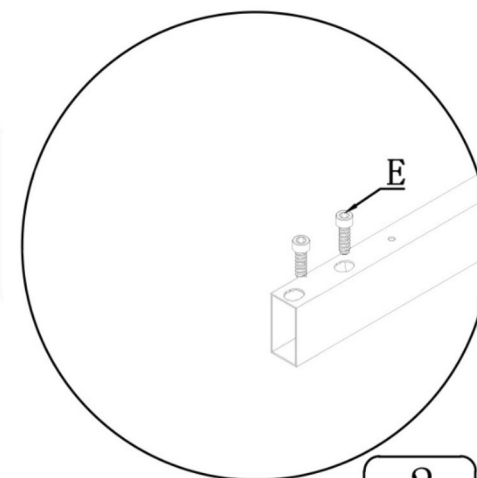

PASON

INSTRUKCJA MONTA U ASSEMBLY INSTRUCTIONS

1

2

A

U-Leg
X2

B

Connector
X4

C

Locker
X4

D

M6X16
Flange Screw
X16

E

M8X20 Screw
X8