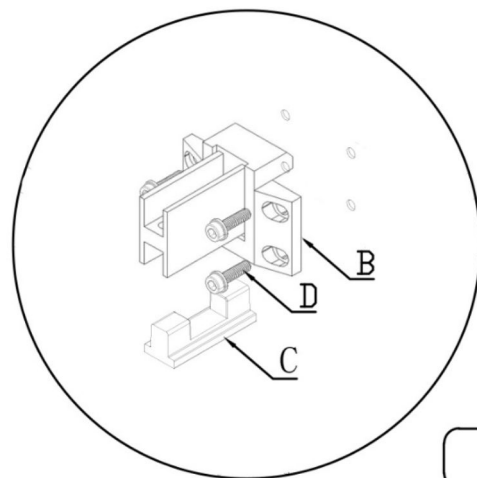

PASON

INSTRUKCJA MONTA U ASSEMBLY INSTRUCTIONS

1

2

A

U-Leg
X2

B

Connector
X4

C

Locker
X4

D

M6X16
Flange Screw
X16

E

M8X20 Screw
X8