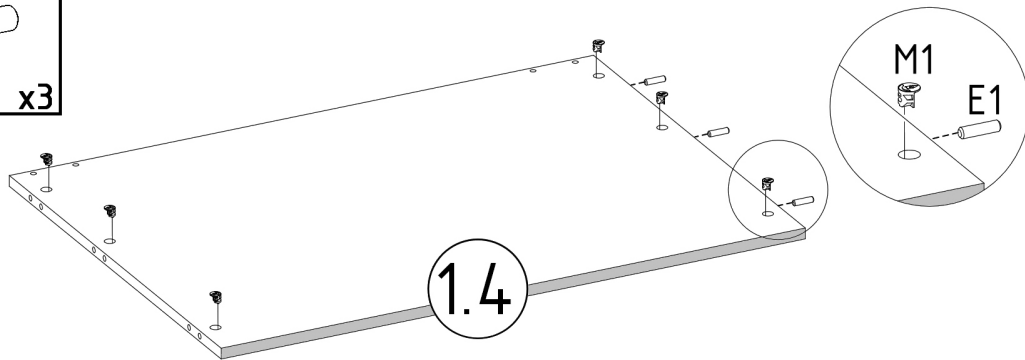

POLA_TWIN

PRODUCTION DATE

PACKING CODE

V39  x2	N7  L=41mm x6	V41  x1	S1  3,5x16mm x2	B2  S/A ø12/4mm x16	B2  Ant. ø12/4mm x16	B2  K ø12/4mm x16	B2  B ø12/4mm x16
M1  12x15mm x18	R2  6x13mm x8	E1  8x30mm x6	E3  8x50mm x6	F1  7x50mm x16	F3  Hex 4mm x1	N4  L=62mm x6	T1  x4

POLA_TWIN

PRODUCTION DATE	PACKING CODE

001651	4	1
001650	3	2
000130	2	4
001648	1	4
ID	NUMBER	QUANTITY

V39

R2

x2 6x13mm

x4

B2  ø12/4mm x16	V41 	S1  x1 3,5x16mm x2
--	--	--