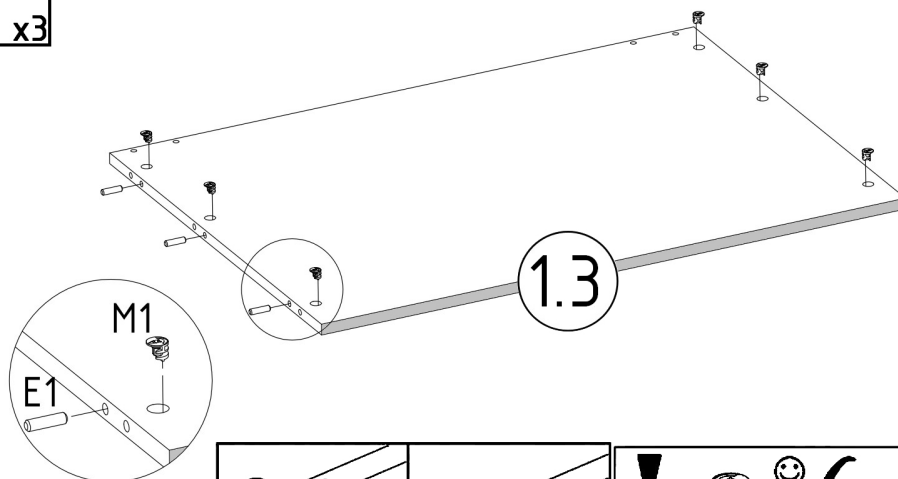

POLA_TWIN

PRODUCTION DATE

PACKING CODE

V39  x2	N7  L=41mm x6	V41  x1	S1  3,5x16mm x2	B2  S/A ø12/4mm x16	B2  Ant. ø12/4mm x16	B2  K ø12/4mm x16	B2  B ø12/4mm x16
M1  12x15mm x18	R2  6x13mm x8	E1  8x30mm x6	E3  8x50mm x6	F1  7x50mm x16	F3  Hex 4mm x1	N4  L=62mm x6	T1  x4

POLA_TWIN

PRODUCTION DATE	PACKING CODE

001651	4	1
001650	3	2
000130	2	4
001648	1	4
ID	NUMBER	QUANTITY

V39

R2

x2 6x13mm

x4

B2  ø12/4mm x16	V41 	S1  x1 3,5x16mm x2
--	--	--