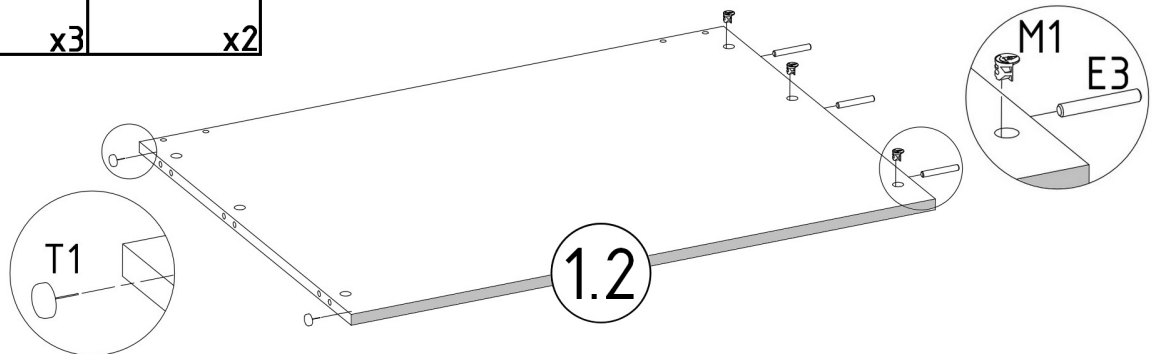

POLA_TWIN

PRODUCTION DATE

PACKING CODE

V39  x2	N7  L=41mm x6	V41  x1	S1  3,5x16mm x2	B2  S/A ø12/4mm x16	B2  Ant. ø12/4mm x16	B2  K ø12/4mm x16	B2  B ø12/4mm x16
M1  12x15mm x18	R2  6x13mm x8	E1  8x30mm x6	E3  8x50mm x6	F1  7x50mm x16	F3  Hex 4mm x1	N4  L=62mm x6	T1  x4

POLA_TWIN

PRODUCTION DATE	PACKING CODE

001651	4	1
001650	3	2
000130	2	4
001648	1	4
ID	NUMBER	QUANTITY

V39

R2

x2 6x13mm

x4

B2  ø12/4mm x16	V41 	S1  x1 3,5x16mm x2
--	--	--