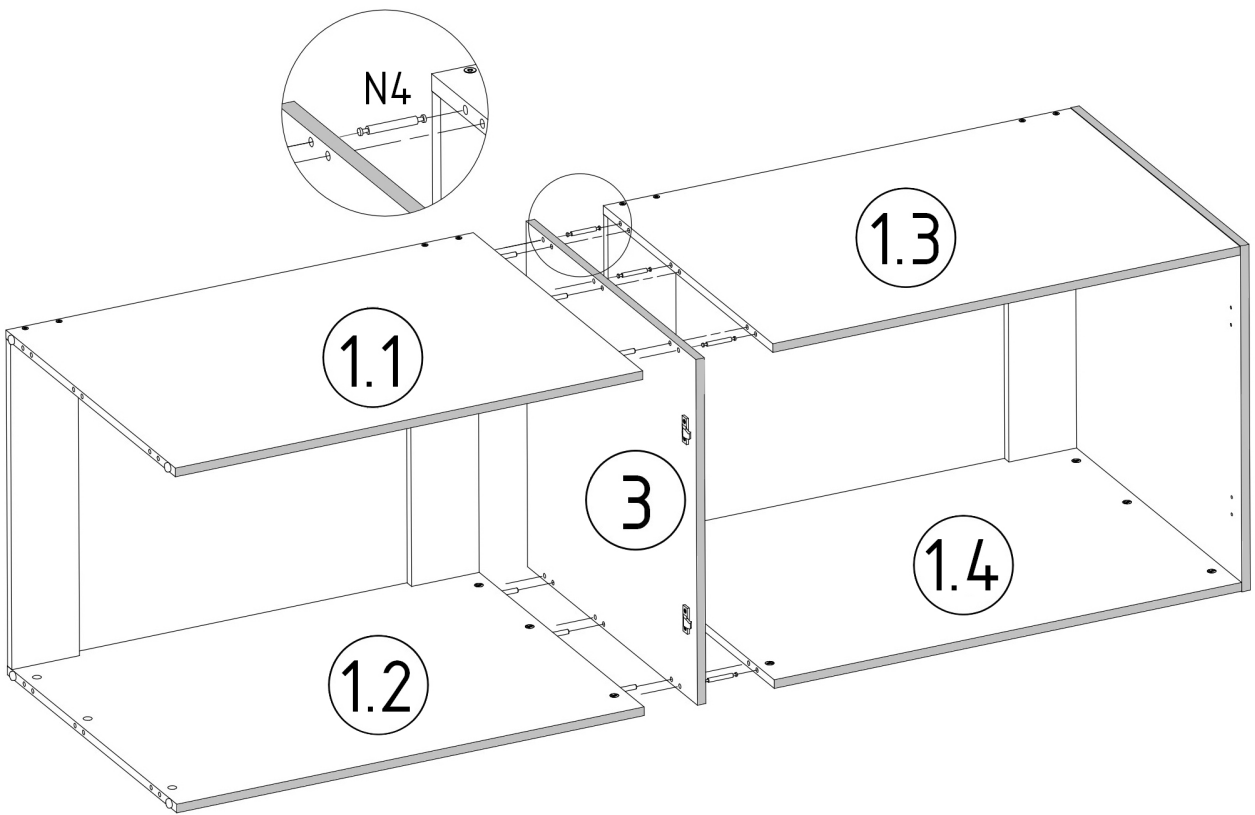

POLA_TWIN

PRODUCTION DATE

PACKING CODE

V39  x2	N7  L=41mm x6	V41  x1	S1  3,5x16mm x2	B2  S/A ø12/4mm x16	B2  Ant. ø12/4mm x16	B2  K ø12/4mm x16	B2  B ø12/4mm x16
M1  12x15mm x18	R2  6x13mm x8	E1  8x30mm x6	E3  8x50mm x6	F1  7x50mm x16	F3  Hex 4mm x1	N4  L=62mm x6	T1  x4

POLA_TWIN

PRODUCTION DATE	PACKING CODE

001651	4	1
001650	3	2
000130	2	4
001648	1	4
ID	NUMBER	QUANTITY

V39

R2

x2 6x13mm

x4

B2  ø12/4mm x16	V41 	S1  x1 3,5x16mm x2
--	--	--