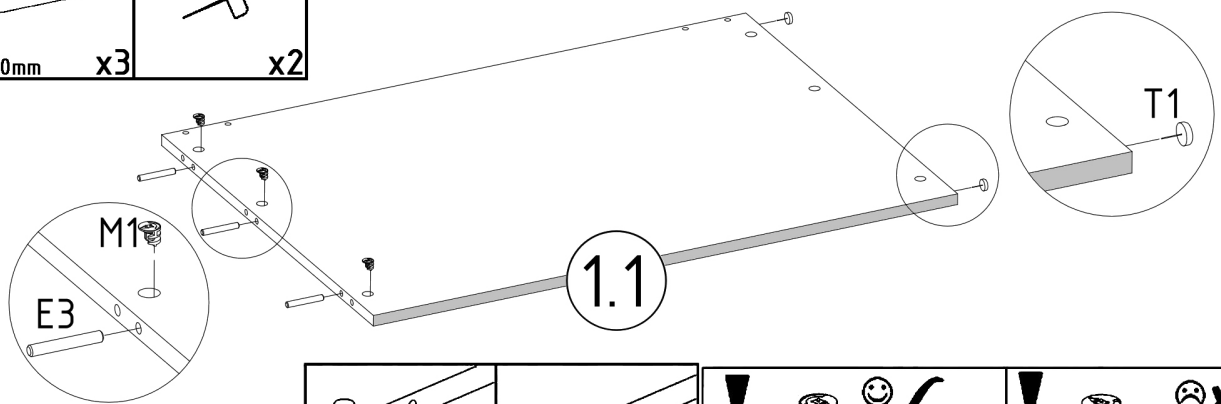

POLA_TWIN

PRODUCTION DATE

PACKING CODE

V39  x2	N7  L=41mm x6	V41  x1	S1  3,5x16mm x2	B2  S/A ø12/4mm x16	B2  Ant. ø12/4mm x16	B2  K ø12/4mm x16	B2  B ø12/4mm x16
M1  12x15mm x18	R2  6x13mm x8	E1  8x30mm x6	E3  8x50mm x6	F1  7x50mm x16	F3  Hex 4mm x1	N4  L=62mm x6	T1  x4

POLA_TWIN

PRODUCTION DATE	PACKING CODE

001651	4	1
001650	3	2
000130	2	4
001648	1	4
ID	NUMBER	QUANTITY

V39

R2

x2 6x13mm

x4

B2  ø12/4mm x16	V41 	S1  x1 3,5x16mm x2
--	--	--