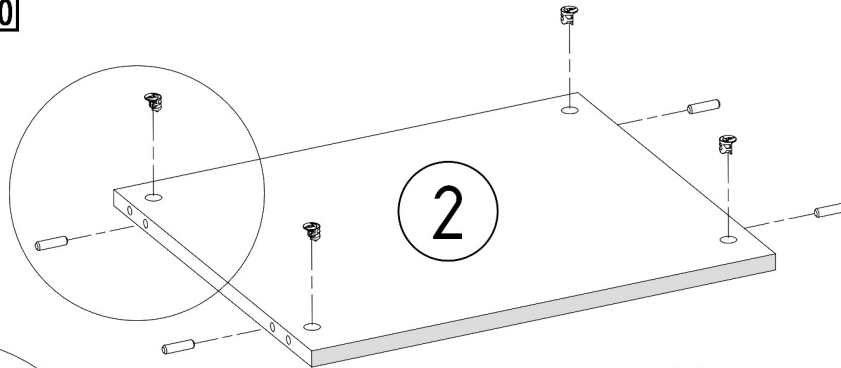

ALMA

PRODUCTION DATE

PACKING CODE

ALMA

PRODUCTION DATE

PACKING CODE

001547	4	4
001548	3	2
001549	2	5
001546	1	2
ID	NUMBER	QUANTITY

N1  L=35mm x20	T1  x4
--	---

E1  8x30mm x20	M1  12x15mm x20
---	---

x5

<p>A2</p>	<p>S1</p>
<p>ZW</p>	<p>x8 3,5x16mm x16</p>

Z1
x60

X=Y

V7  x4 6x8mm	R1  x8	V13  x1
---	--	---

				V13 	V13 
--	--	---	--	--	--

		
---	---	--