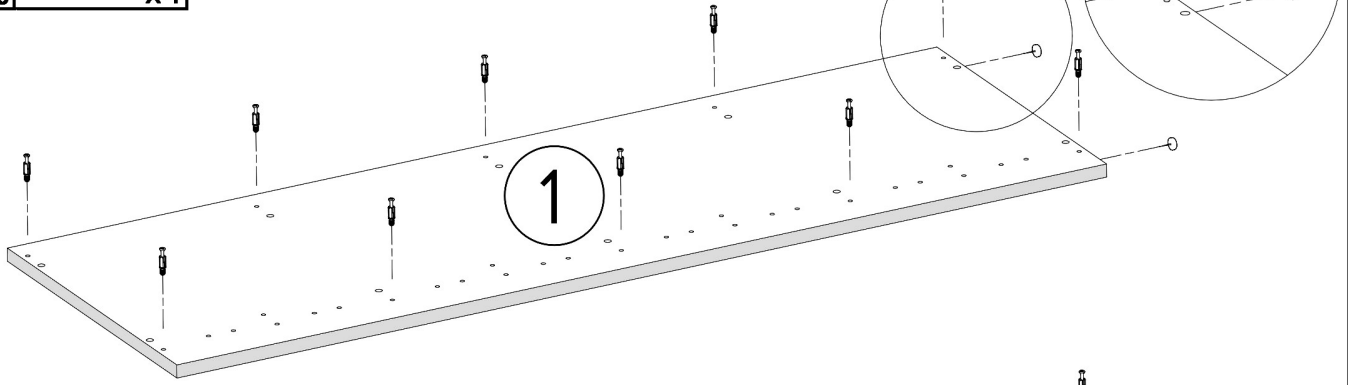

ALMA

PRODUCTION DATE

PACKING CODE

ALMA

PRODUCTION DATE

PACKING CODE

001547	4	4
001548	3	2
001549	2	5
001546	1	2
ID	NUMBER	QUANTITY

N1  L=35mm x20	T1  x4
--	---

E1  8x30mm x20	M1  12x15mm x20
---	---

x5

<p>A2</p>	<p>S1</p>
<p>ZW</p>	<p>x8 3,5x16mm x16</p>

Z1
x60

X=Y

V7  x4 6x8mm	R1  x8	V13  x1
---	--	---

				V13 	V13 
--	--	---	--	--	--

		
---	---	--