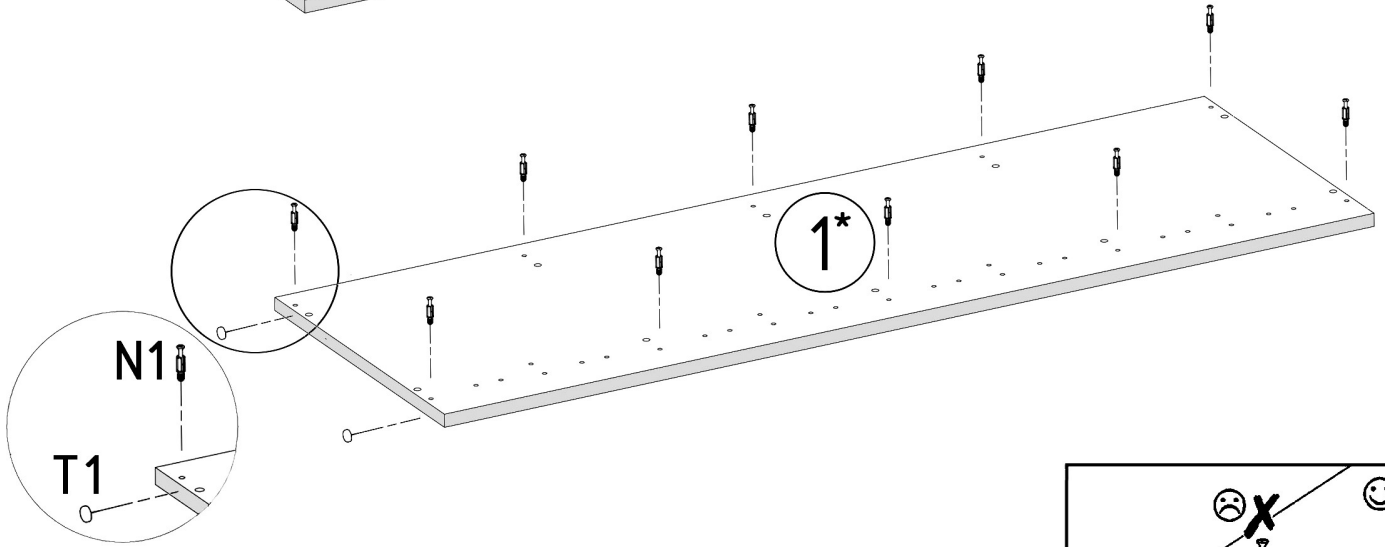

ALMA

PRODUCTION DATE

PACKING CODE

ALMA

PRODUCTION DATE

PACKING CODE

001547	4	4
001548	3	2
001549	2	5
001546	1	2
ID	NUMBER	QUANTITY

N1  L=35mm x20	T1  x4
--	---

E1  8x30mm x20	M1  12x15mm x20
---	---

x5

<p>A2</p>	<p>S1</p>
<p>ZW</p>	<p>x8 3,5x16mm x16</p>

Z1
x60

X=Y

V7  x4 6x8mm	R1  x8	V13  x1
---	--	---

				V13 	V13 
--	--	---	--	--	--

		
---	---	--