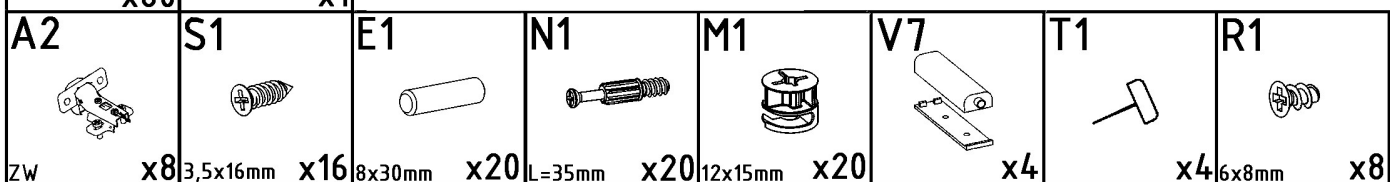

ALMA

PRODUCTION DATE

PACKING CODE

ALMA

PRODUCTION DATE

PACKING CODE

001547	4	4
001548	3	2
001549	2	5
001546	1	2
ID	NUMBER	QUANTITY

N1  L=35mm x20	T1  x4
--	---

E1  8x30mm x20	M1  12x15mm x20
---	---

x5

<p>A2</p>	<p>S1</p>
<p>ZW</p>	<p>x8 3,5x16mm x16</p>

Z1
x60

X=Y

V7  x4 6x8mm	R1  x8	V13  x1
---	--	---

				V13 	V13 
--	--	---	--	--	--

		
---	---	--