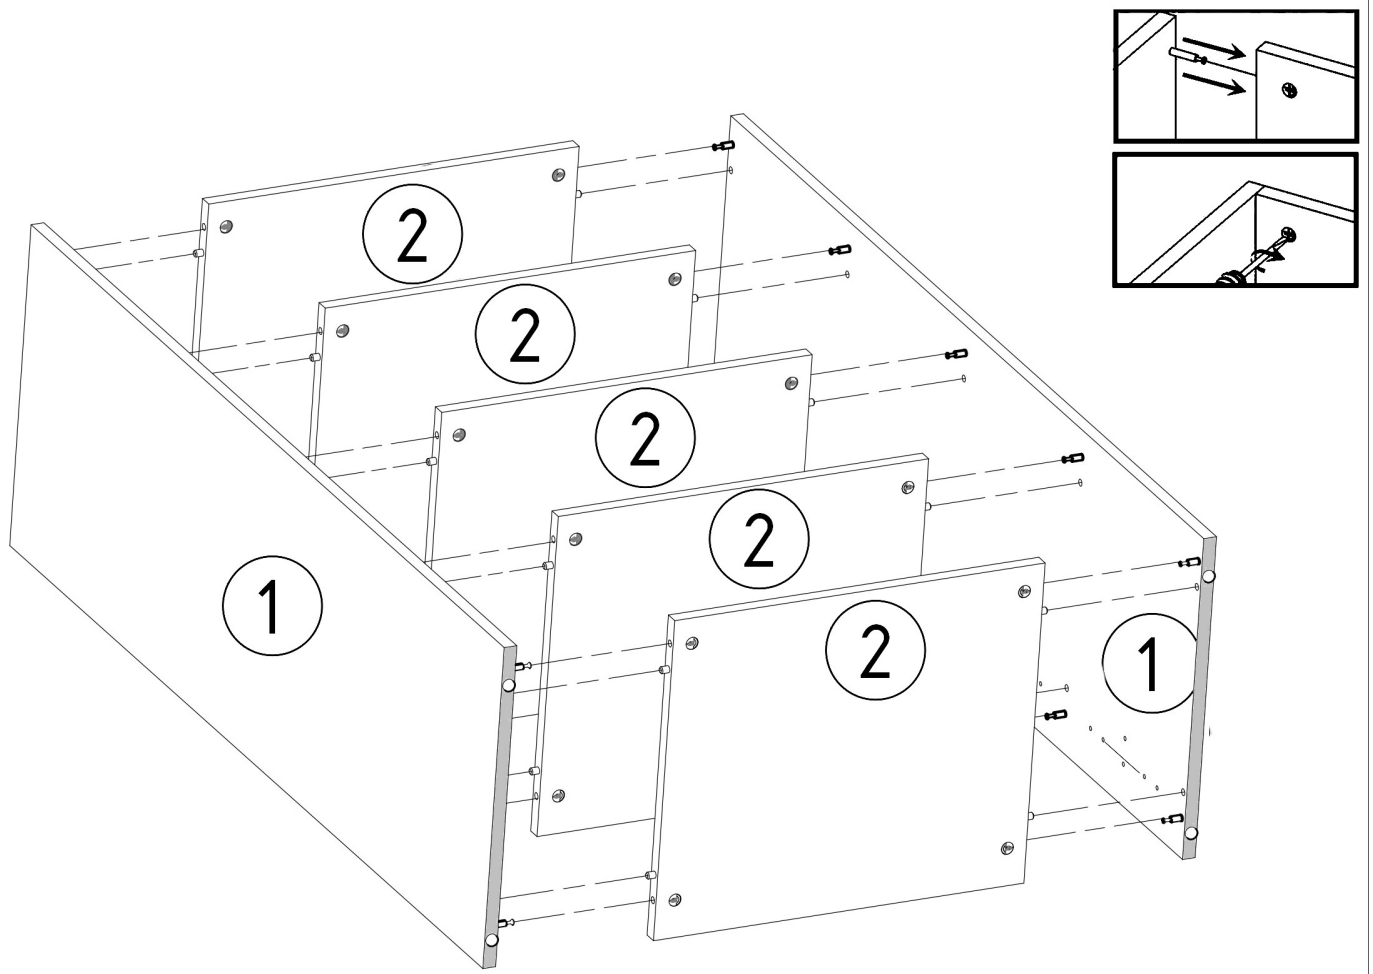

ALMA

PRODUCTION DATE

PACKING CODE

ALMA

PRODUCTION DATE

PACKING CODE

001547	4	4
001548	3	2
001549	2	5
001546	1	2
ID	NUMBER	QUANTITY

N1  L=35mm x20	T1  x4
--	---

E1  8x30mm x20	M1  12x15mm x20
---	---

x5

<p>A2</p>	<p>S1</p>
<p>ZW</p>	<p>x8 3,5x16mm x16</p>

Z1
x60

X=Y

V7  x4 6x8mm	R1  x8	V13  x1
---	--	---

				V13 	V13 
--	--	---	--	--	--

		
---	---	--