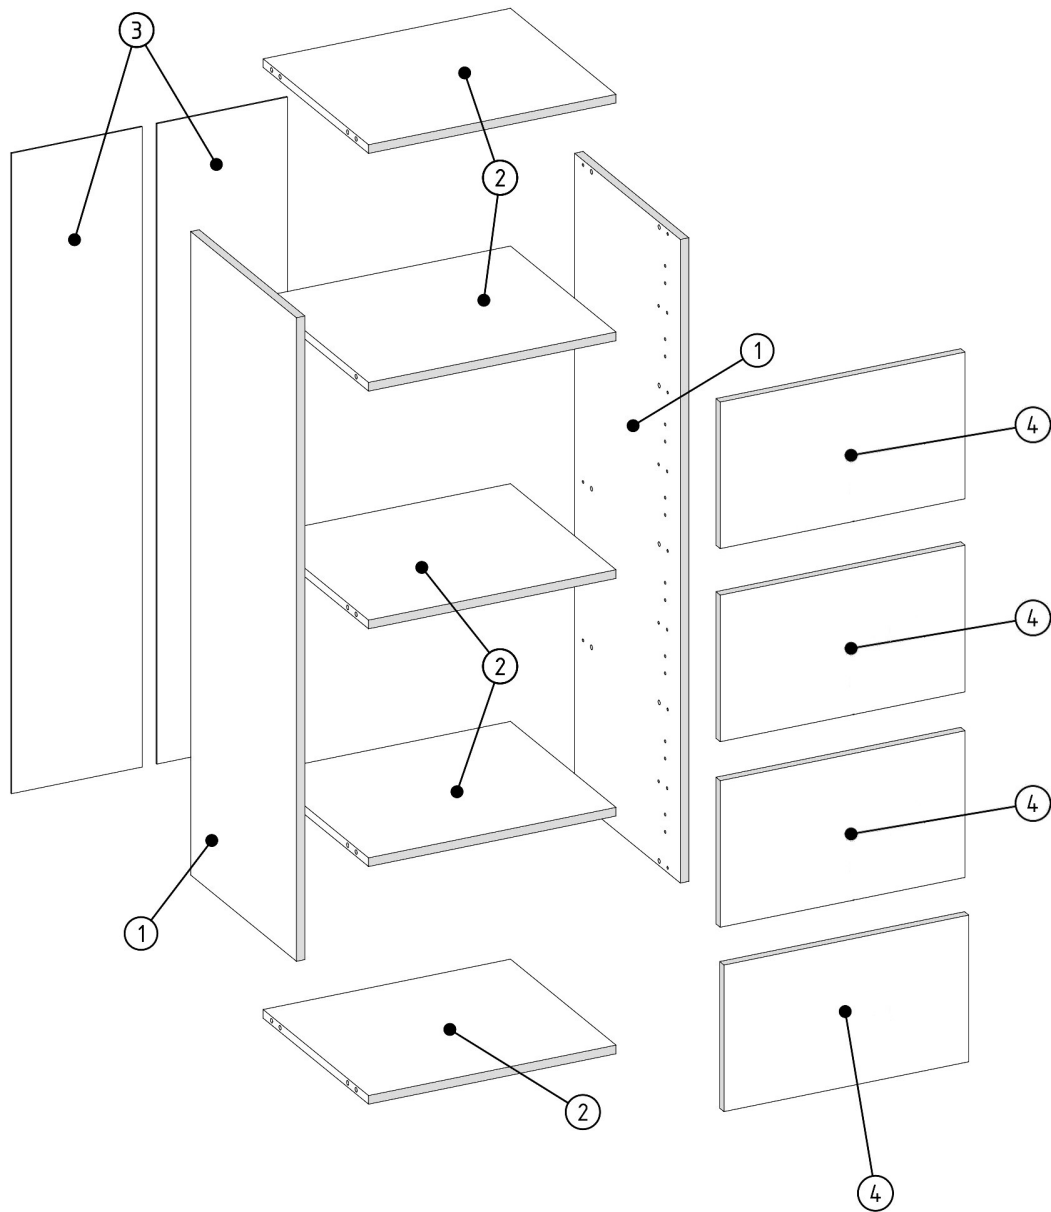

ALMA

PRODUCTION DATE

PACKING CODE

ALMA

PRODUCTION DATE

PACKING CODE

001547	4	4
001548	3	2
001549	2	5
001546	1	2
ID	NUMBER	QUANTITY

N1  L=35mm x20	T1  x4
--	---

E1  8x30mm x20	M1  12x15mm x20
---	---

x5

<p>A2</p>	<p>S1</p>
<p>ZW</p>	<p>x8 3,5x16mm x16</p>

Z1
x60

X=Y

V7  x4 6x8mm	R1  x8	V13  x1
---	--	---

				V13 	V13 
--	--	---	--	--	--

		
---	---	--